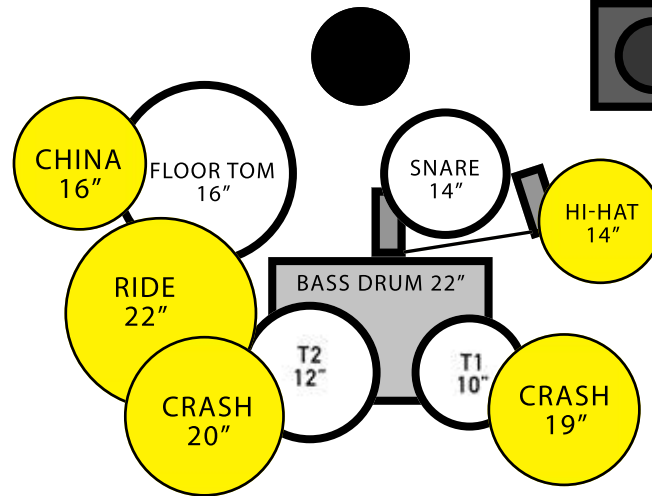

# STAGE PLOT 2018

  
1x 110/220V

BASS HEAD  
HARTKE / AMPEG

CABINET  
4x10  
OU  
8x10

WEGGIE

  
1x 110/220V

GUITAR HEAD  
PEAVEY 5150 / MESA TRIPLE

CABINET  
MARSHALL  
1960  
4x12

VOX 1

WEGGIE

WEGGIE

VOX 2

WEGGIE

  
1x 110/220V

WEGGIE

  
1x 110/220V